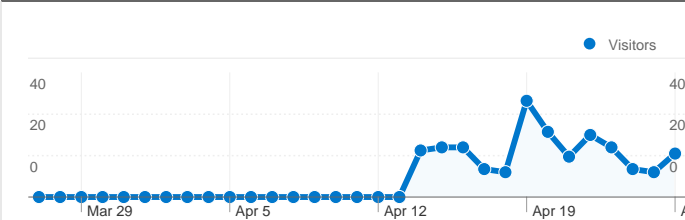

Site Usage

257 Visits

54.47% Bounce Rate

749 Pageviews

00:03:50 Avg. Time on Site

2.91 Pages/Visit

64.59% % New Visits

Visitors Overview

168 people visited this site

257 Visits

168 Absolute Unique Visitors

749 Pageviews

2.91 Average Pageviews

00:03:50 Time on Site

54.47% Bounce Rate

64.59% New Visits

Site Usage

Country/Territory	Visits	Pages/Visit	Avg. Time on Site	% New Visits	Bounce Rate
United Kingdom	247	2.92	00:03:57	63.56%	53.85%
United States	6	3.33	00:01:31	100.00%	66.67%
India	2	1.00	00:00:00	100.00%	100.00%
Russia	1	1.00	00:00:00	100.00%	100.00%
Mexico	1	4.00	00:00:26	100.00%	0.00%

1 - 5 of 5

Pages on this site were viewed a total of 749 times

 **749** Pageviews

 **506** Unique Views

 **54.47%** Bounce Rate

Top Content

Pages	Pageviews	% Pageviews
/	427	57.01%
/ContactUs.php	33	4.41%
/LocalSearchOptimisation.php	31	4.14%
/Testimonials.php	30	4.01%
/AboutUs.php	30	4.01%