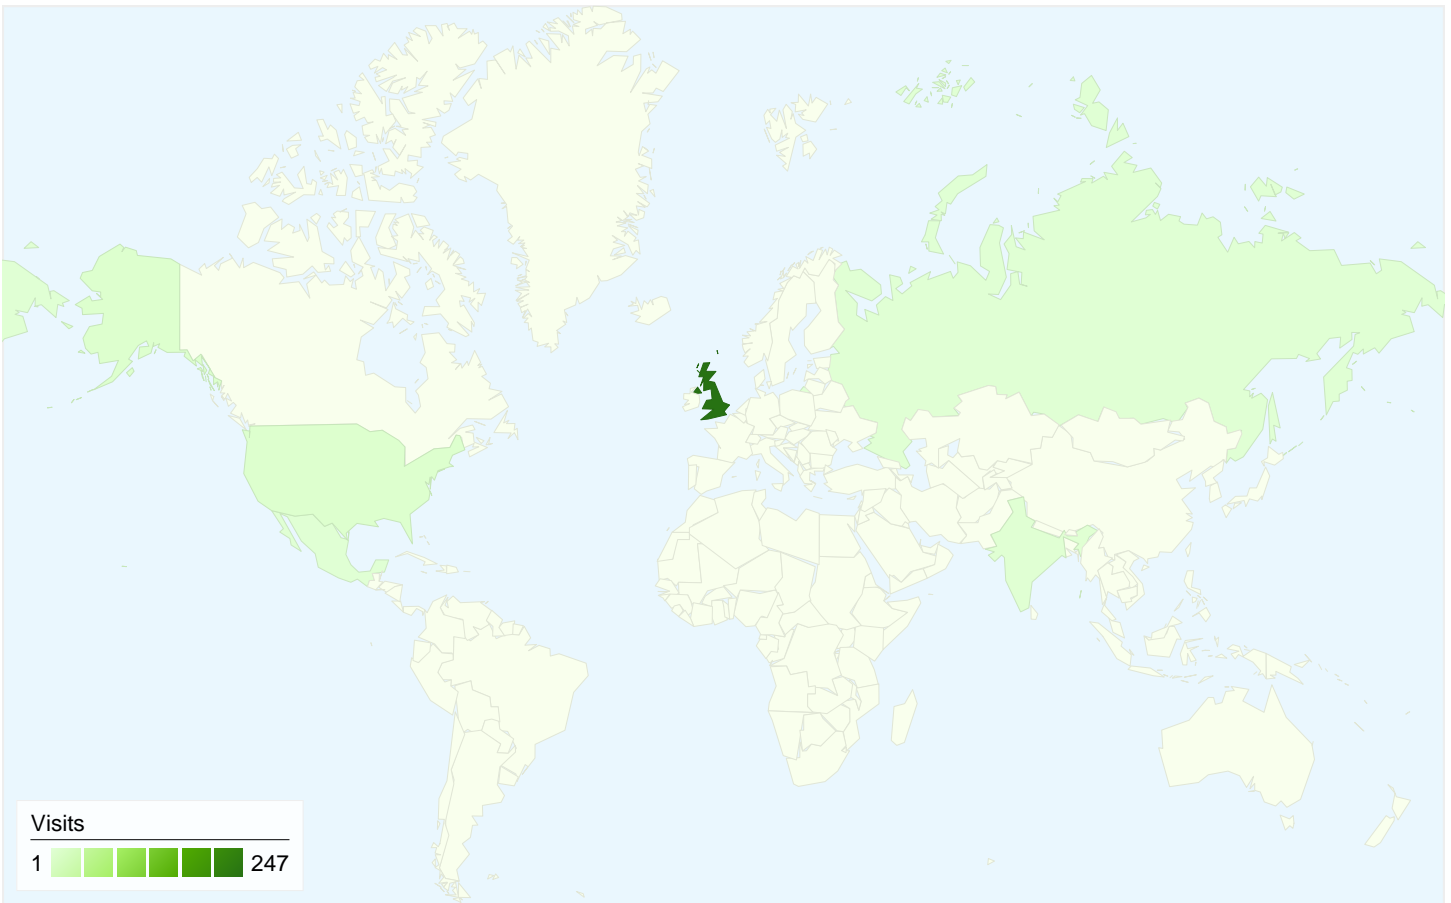

All traffic sources sent a total of 257 visits

-  23.35% Direct Traffic
-  19.46% Referring Sites
-  57.20% Search Engines

- Search Engines
147.00 (57.20%)
- Direct Traffic
60.00 (23.35%)
- Referring Sites
50.00 (19.46%)

Top Traffic Sources

Sources	Visits	% visits
google (organic)	140	54.47%
(direct) ((none))	60	23.35%
john-edwards-funerals.co.uk	12	4.67%
checkmynewsite.co.uk	9	3.50%
petfuneralservices.org (referral)	6	2.33%

Keywords	Visits	% visits
business search local	97	65.99%
local business search	8	5.44%
site:businesssearchlocal.co.uk	5	3.40%
business search	3	2.04%
businesssearchlocal.co.uk	3	2.04%

257 visits came from 5 countries/territories

Site Usage

Country/Territory	Visits	Pages/Visit	Avg. Time on Site	% New Visits	Bounce Rate
United Kingdom	247	2.92	00:03:57	63.56%	53.85%
United States	6	3.33	00:01:31	100.00%	66.67%
India	2	1.00	00:00:00	100.00%	100.00%
Russia	1	1.00	00:00:00	100.00%	100.00%
Mexico	1	4.00	00:00:26	100.00%	0.00%