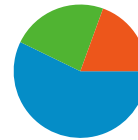

168 people visited this site

257 Visits

168 Absolute Unique Visitors

749 Pageviews

2.91 Average Pageviews

00:03:50 Time on Site

54.47% Bounce Rate

64.59% New Visits

All traffic sources sent a total of 257 visits

-  23.35% Direct Traffic
-  19.46% Referring Sites
-  57.20% Search Engines

- Search Engines
147.00 (57.20%)
- Direct Traffic
60.00 (23.35%)
- Referring Sites
50.00 (19.46%)

1 - 5 of 5

Pages on this site were viewed a total of 749 times

 **749** Pageviews

 **506** Unique Views

 **54.47%** Bounce Rate

Top Content

Pages	Pageviews	% Pageviews
/	427	57.01%
/ContactUs.php	33	4.41%
/LocalSearchOptimisation.php	31	4.14%
/Testimonials.php	30	4.01%
/AboutUs.php	30	4.01%