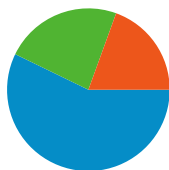

Traffic Sources Overview

- **Search Engines**
  147.00 (57.20%)
- **Direct Traffic**
  60.00 (23.35%)
- **Referring Sites**
  50.00 (19.46%)

Content Overview

Pages	Pageviews	% Pageviews
/	427	57.01%
/ContactUs.php	33	4.41%
/LocalSearchOptimisation.php	31	4.14%
/Testimonials.php	30	4.01%
/AboutUs.php	30	4.01%