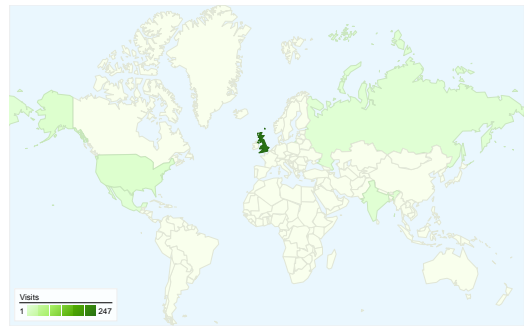

Site Usage

257 Visits

54.47% Bounce Rate

749 Pageviews

00:03:50 Avg. Time on Site

2.91 Pages/Visit

64.59% % New Visits

Visitors Overview

Visitors
168

Map Overlay

Traffic Sources Overview

- **Search Engines**
147.00 (57.20%)
- **Direct Traffic**
60.00 (23.35%)
- **Referring Sites**
50.00 (19.46%)

Content Overview

Pages	Pageviews	% Pageviews
/	427	57.01%
/ContactUs.php	33	4.41%
/LocalSearchOptimisation.php	31	4.14%
/Testimonials.php	30	4.01%
/AboutUs.php	30	4.01%

All traffic sources sent a total of 257 visits

-  23.35% Direct Traffic
-  19.46% Referring Sites
-  57.20% Search Engines

- Search Engines
147.00 (57.20%)
- Direct Traffic
60.00 (23.35%)
- Referring Sites
50.00 (19.46%)

Site Usage

Country/Territory	Visits	Pages/Visit	Avg. Time on Site	% New Visits	Bounce Rate
United Kingdom	247	2.92	00:03:57	63.56%	53.85%
United States	6	3.33	00:01:31	100.00%	66.67%
India	2	1.00	00:00:00	100.00%	100.00%
Russia	1	1.00	00:00:00	100.00%	100.00%
Mexico	1	4.00	00:00:26	100.00%	0.00%